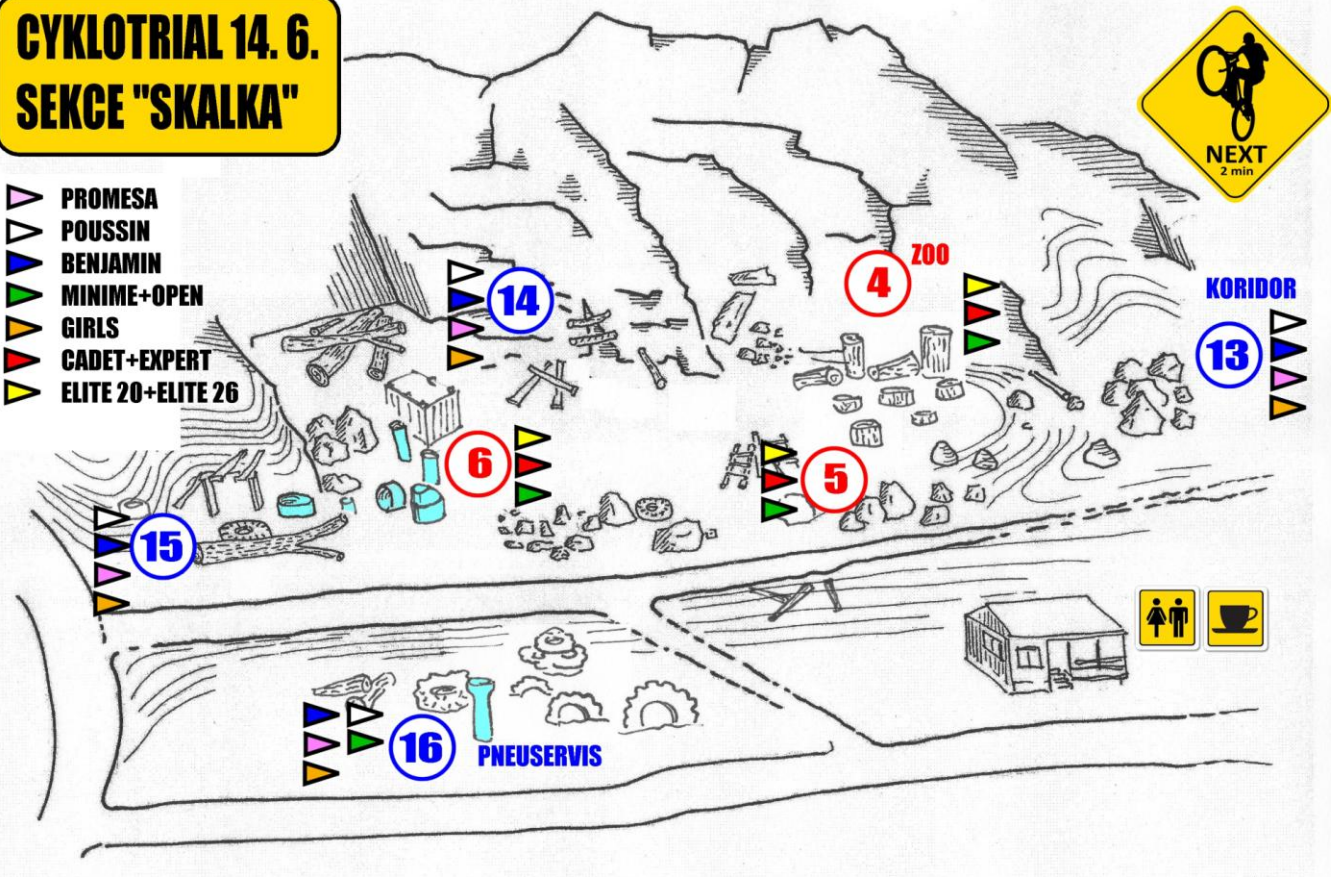

Sunday, 14th June: UCI Trials Czech Youth Games and OPEN Trial

Each category has 6 sections x 3 laps = 18 sections. UCI rules (you can touch grund / obstacle only by tyre, otherwise penalty point). Order of sections is free. Start is on the town square, you must complete all 6 sections before you begin next lap. Time for competition is 300 minutes.

SVATÝ KOPEČEK

VELKÁ BYSTRICE

**BIKETRIAL 13. 6.
SEKCE "SKALKA"**

- ▽ HOBBY R.
- ▽ POUSSIN+HOBBY B.
- ▽ BENJAMIN+HOBBY Z.
- ▽ MINIME+HOBBY M.
- ▽ JUNIOR+SENIOR
- ▽ ELITE

SEKCE NÁMĚSTÍ:

- 1 NEED FOR SPEED
- 2 AQUAPARK
- 3
- 11
- 12

**CYKLOTRIAL 14. 6.
SEKCE "SKALKA"**

- PROMESA
- POUSSIN
- BENJAMIN
- MINIME+OPEN
- GIRLS
- CADET+EXPERT
- ELITE 20+ELITE 26

SEKCE NÁMĚSTÍ:

- 1** NEED FOR SPEED
- 2** AQUAPARK
- 3**
- 11**
- 12**