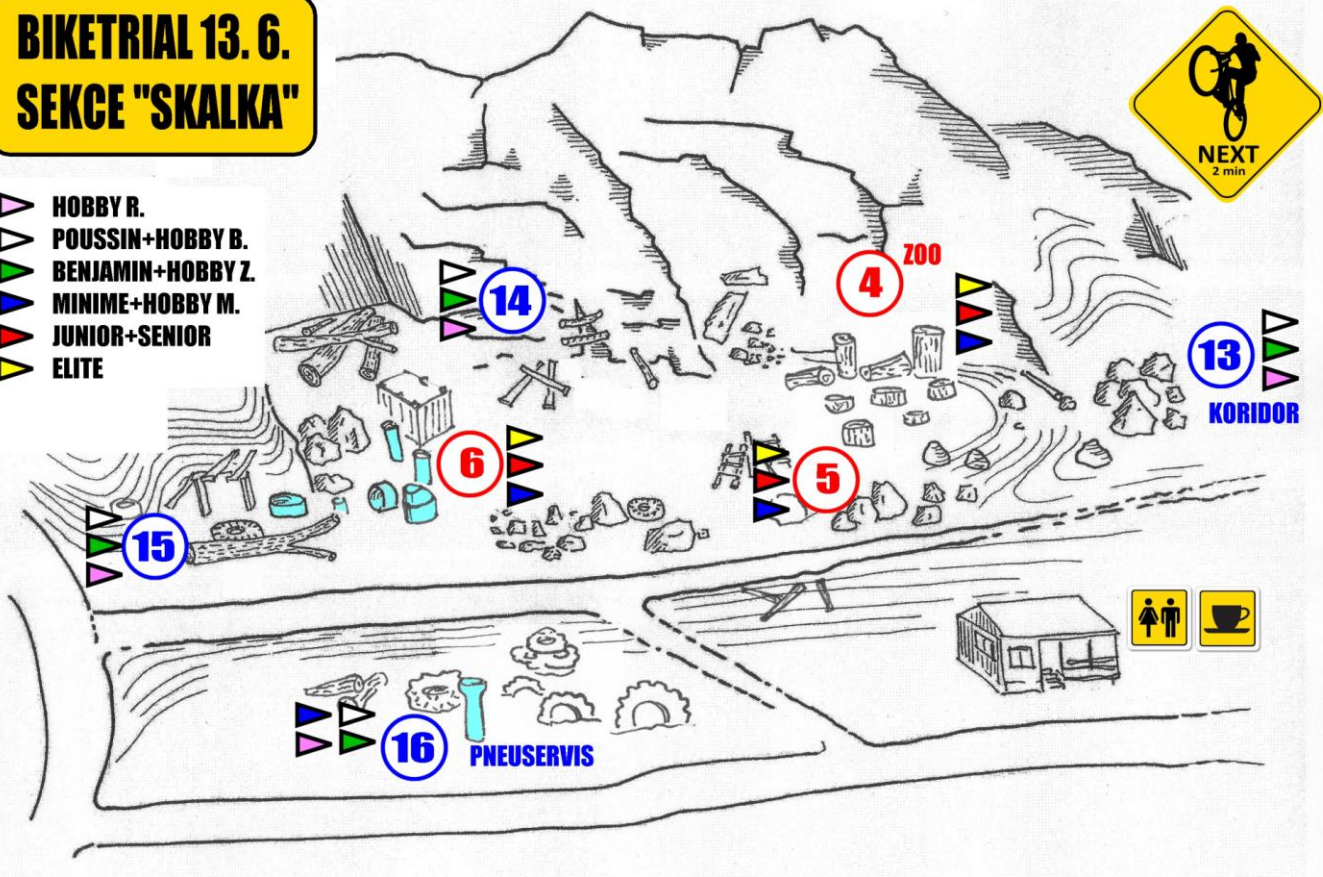

Sunday, 14th June: UCI Trials Czech Youth Games and OPEN Trial

Each category has 6 sections x 3 laps = 18 sections. UCI rules (you can touch grund / obstacle only by tyre, otherwise penalty point). Order of sections is free. Start is on the town square, you must complete all 6 sections before you begin next lap. Time for competition is 300 minutes.

SVATÝ KOPEČEK

VELKÁ BYSTRICE

**BIKETRIAL 13. 6.
SEKCE "SKALKA"**

- ▽ HOBBY R.
- ▽ POUSSIN+HOBBY B.
- ▽ BENJAMIN+HOBBY Z.
- ▽ MINIME+HOBBY M.
- ▽ JUNIOR+SENIOR
- ▽ ELITE

SEKCE NÁMĚSTÍ:

- 1 NEED FOR SPEED
- 2 AQUAPARK
- 3
- 11
- 12

**CYKLOTRIAL 14. 6.
SEKCE "SKALKA"**

- PROMESA
- POUSSIN
- BENJAMIN
- MINIME+OPEN
- GIRLS
- CADET+EXPERT
- ELITE 20+ELITE 26

SEKCE NÁMĚSTÍ:

- 1** NEED FOR SPEED
- 2** AQUAPARK
- 3**
- 11**
- 12**